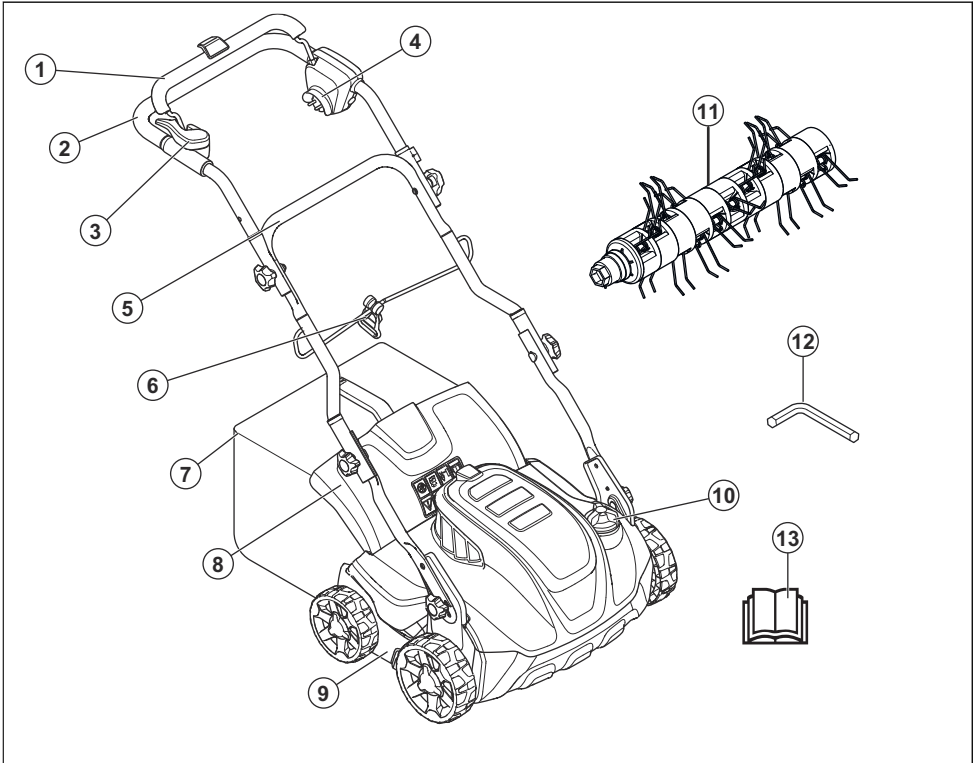

Product overview of model S 138i

- | | |
|--|---|
| 1. Motor brake handle | 12. ON/OFF indicator LED |
| 2. Upper handle | 13. ON/OFF button |
| 3. Control panel | 14. SavE button |
| 4. Start inhibitor | 15. SavE indicator LED |
| 5. Lower handle | 16. Battery charge indicator and battery button |
| 6. Grass catcher | 17. Spring tines |
| 7. Rear cover | 18. Battery (Accessory) |
| 8. Dethatcher cover | 19. Battery charger (Accessory) |
| 9. Battery lid | 20. Hex key |
| 10. Adjustment knob for the work depth | 21. Operator's manual |
| 11. Safety key | |

Product overview of model S 138C

1. Motor brake handle
2. Upper handle
3. Start inhibitor
4. Power socket
5. Lower handle
6. Cable clamp
7. Grass catcher
8. Rear cover
9. Dethatcher cover
10. Adjustment knob for the work depth
11. Spring tines
12. Hex key
13. Operator's manual