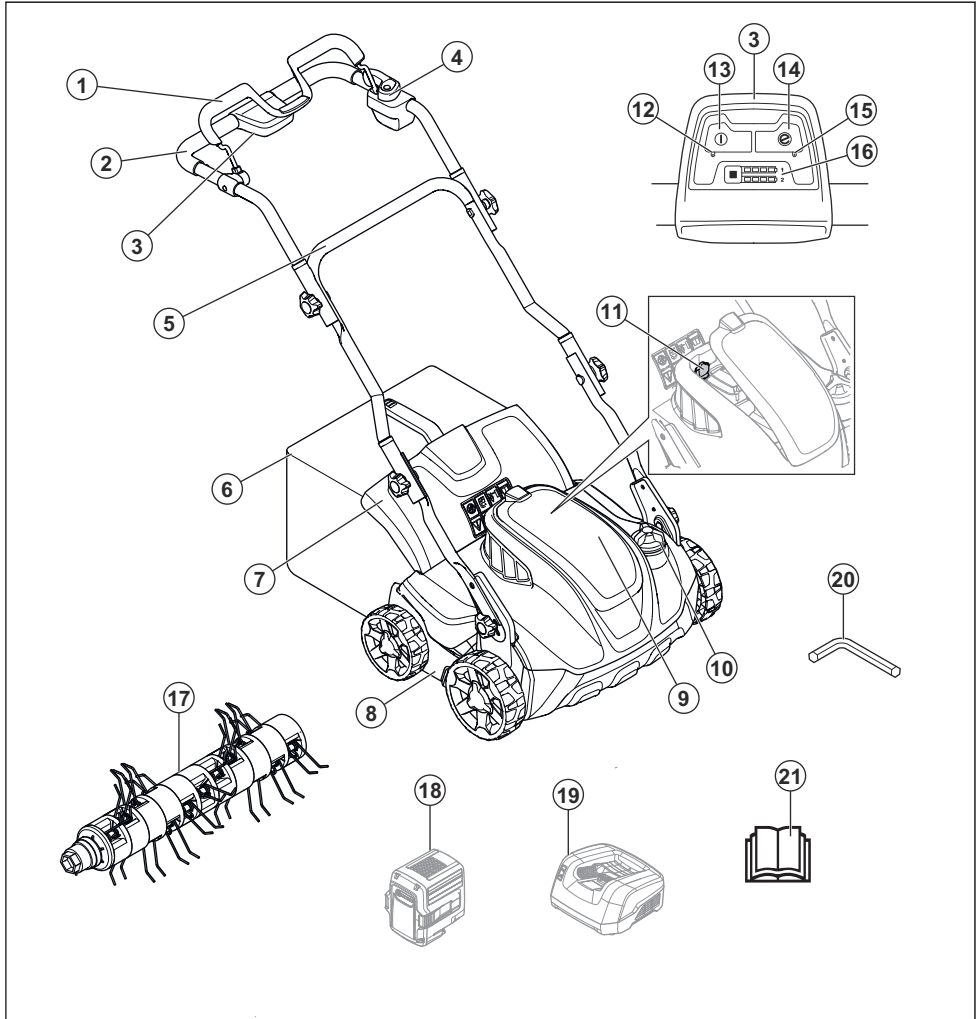

Product overview of model S 138i

- | | |
|--|---|
| 1. Motor brake handle | 12. ON/OFF indicator LED |
| 2. Upper handle | 13. ON/OFF button |
| 3. Control panel | 14. SavE button |
| 4. Start inhibitor | 15. SavE indicator LED |
| 5. Lower handle | 16. Battery charge indicator and battery button |
| 6. Grass catcher | 17. Spring tines |
| 7. Rear cover | 18. Battery (Accessory) |
| 8. Dethatcher cover | 19. Battery charger (Accessory) |
| 9. Battery lid | 20. Hex key |
| 10. Adjustment knob for the work depth | 21. Operator's manual |
| 11. Safety key | |

Product overview of model S 138C

1. Motor brake handle
2. Upper handle
3. Start inhibitor
4. Power socket
5. Lower handle
6. Cable clamp
7. Grass catcher
8. Rear cover
9. Dethatcher cover
10. Adjustment knob for the work depth
11. Spring tines
12. Hex key
13. Operator's manual